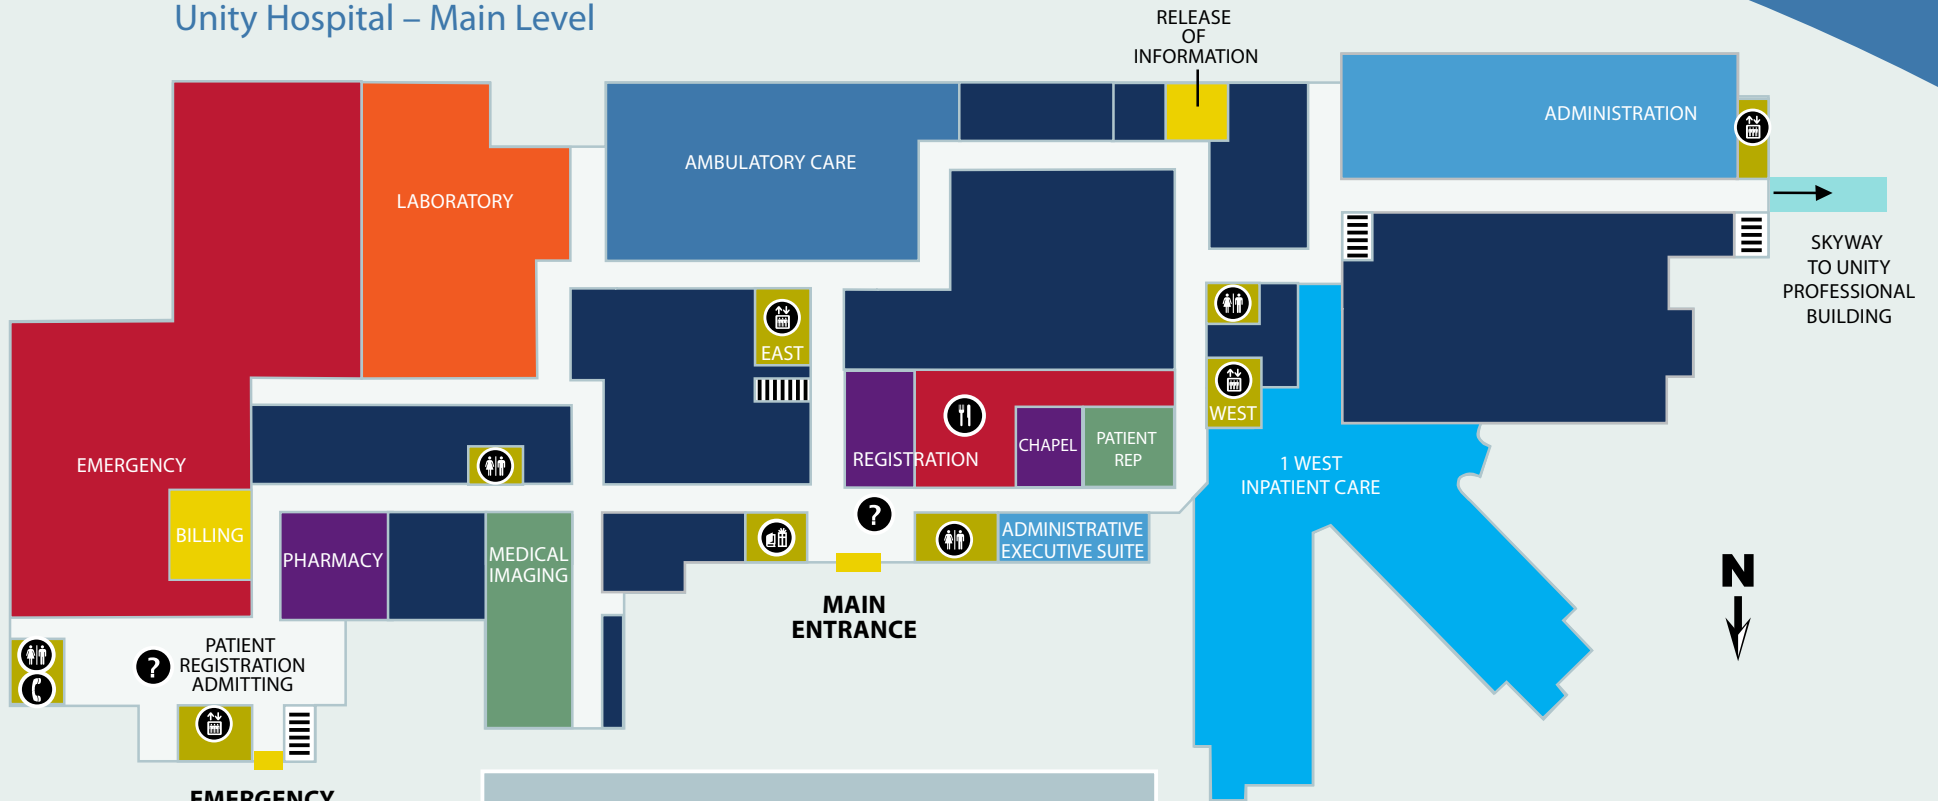

# Welcome to Unity Hospital

This guide is designed to help you easily navigate the Unity Hospital campus. Information desks are located at both our Main and Emergency entrances.

## Unity Hospital – Main Level

**DIRECTORY KEY**

CAFETERIA	PARKING	SKYWAY
ELEVATORS	RESTROOMS	ENTRANCE
GIFT SHOP	INFORMATION	STAIRS
PHONE		

**UNITY HOSPITAL**

Allina Hospitals & Clinics

### DIRECTORY KEY

- |           |             |          |
|-----------|-------------|----------|
| CAFETERIA | PARKING     | SKYWAY   |
| ELEVATORS | RESTROOMS   | ENTRANCE |
| GIFT SHOP | INFORMATION | STAIRS   |
| PHONE     |             |          |